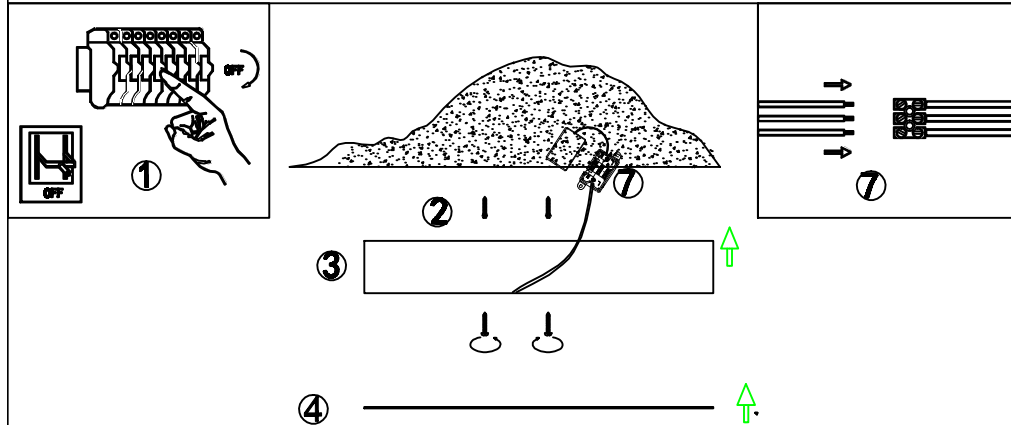

95SHELLY18LED/GR

95SHELLY18LED/GR

∅400*H60mm

1. please turn off the power supply before installation
2. please take gloves to assemble the light
3. inspecting if wire connections are correct before turning on
4. please hang the light in dry place

Installation Pack	
White gloves	1PC
Screw	4PCS
Expansion screws	4PCS